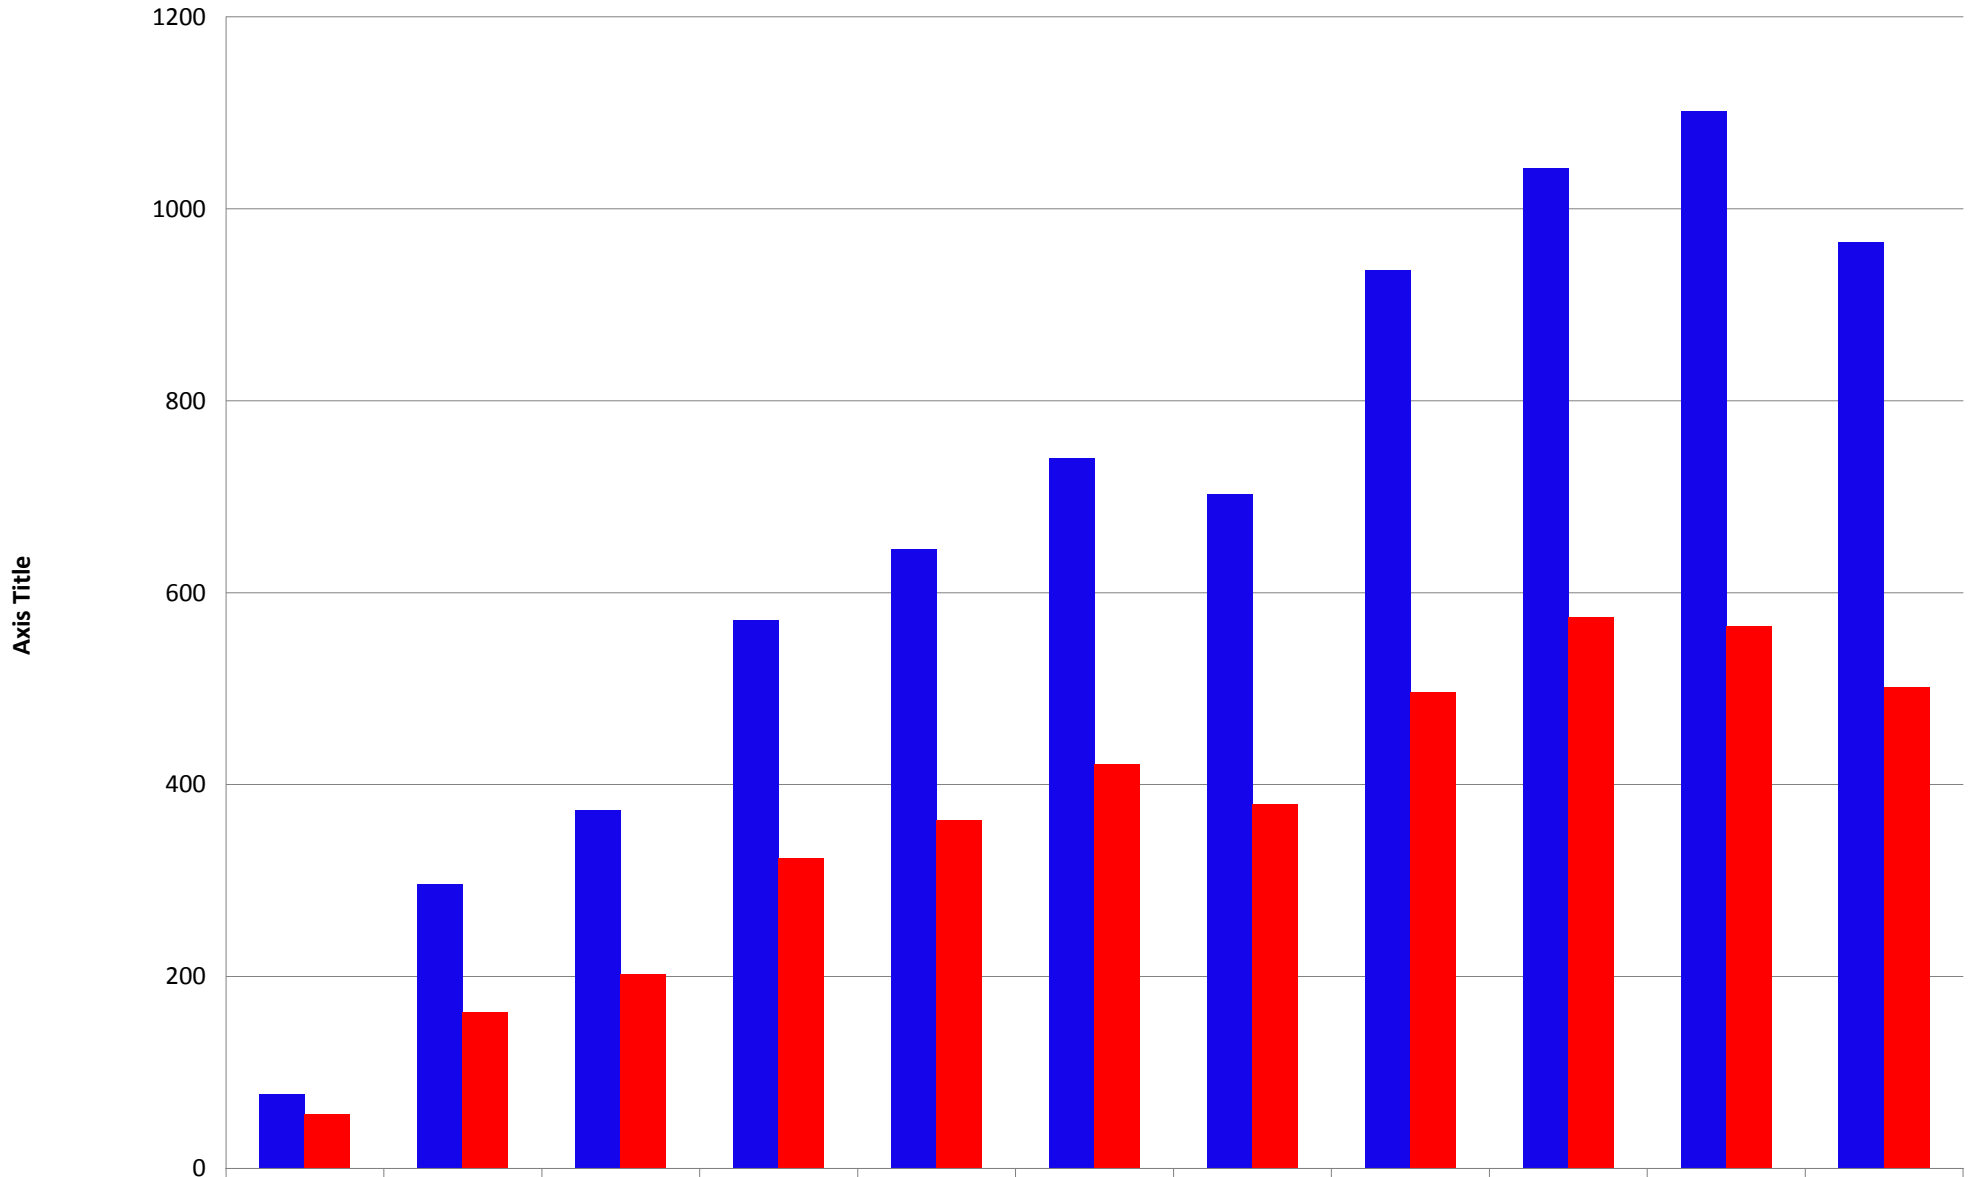

NUMBER OF ADVANCED PLACEMENT TESTS AND STUDENTS 2000-2010

	2000	2001	2002	2003	2004	2005	2006	2007	2008	2009	2010
■ # of Tests	78	296	373	571	646	740	703	936	1042	1102	965
■ # of Students	57	163	203	323	363	421	380	496	574	565	502